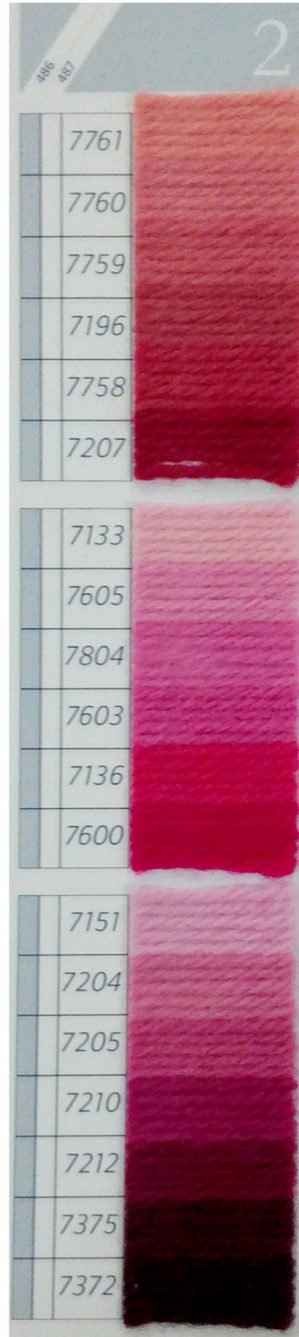

ORNATE

LONDON

Colour Book

You Choose!

We Weave.

How to Order your Bespoke Rug/Kilim

Step 1: Choose the colours you like from this book. Mark the 4 digit colour codes you like (e.g 7106)

Step 2: Choose a design you like from our collection or any of your own.

Step 3: Send us an email at **images@ornaterugs.com** with the colour codes and design reference of our collection or the image of something you have in mind.

What happens Next

Once we have received your order, we will send you an acknowledgment email receipt promptly with the price of your order and the lead time. Your order will then be passed on to one of our production specialists. He will have analyse your order and advise us of any lead time adjustments on your particular order. We will communicate this to you as soon as we hear from him.

Please note the following points regarding our BESPOKE SERVICE

- The colours in this book are for reference only. Due to the handmade nature of the rugs/kilims and the natural dyes along with various natural factors like individual sheep wool, weather conditions etc, the final colours on the finished product might be slightly different from the colours seen here.
- Please give us both your minimum and maximum measurements for the length and width of your required rug. These goods are made using time honoured loom techniques. Once the goods are off the loom there is a slight shrinkage possible therefore, the measurements can be slightly different than initially ordered.
- The wool used in this book does not represent the individual wool used for the production. The quality of wool varies from regions to regions.
- For complex designs and oversized rugs/kilims, there might be an additional surcharge on the price. Please always refer to the price quoted as per the individual orders.