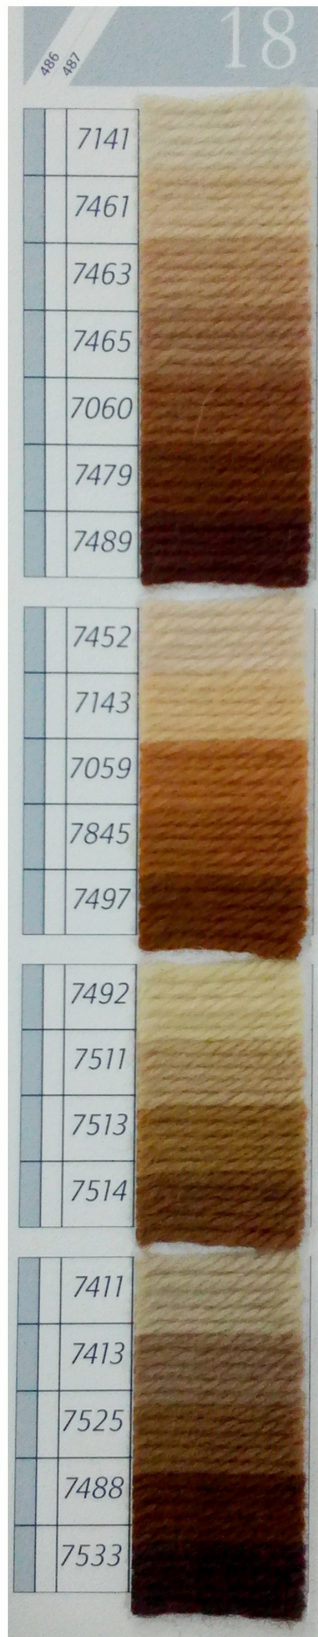

ORNATE

LONDON

Colour Book

You Choose!

We Weave.

How to Order your Bespoke Rug/Kilim

Step 1: Choose the colours you like from this book. Mark the 4 digit colour codes you like (e.g 7106)

Step 2: Choose a design you like from our collection or any of your own.

Step 3: Send us an email at **images@ornaterugs.com** with the colour codes and design reference of our collection or the image of something you have in mind.

What happens Next

Once we have received your order, we will send you an acknowledgment email receipt promptly with the price of your order and the lead time. Your order will then be passed on to one of our production specialists. He will have analyse your order and advise us of any lead time adjustments on your particular order. We will communicate this to you as soon as we hear from him.

Please note the following points regarding our BESPOKE SERVICE

- The colours in this book are for reference only. Due to the handmade nature of the rugs/kilims and the natural dyes along with various natural factors like individual sheep wool, weather conditions etc, the final colours on the finished product might be slightly different from the colours seen here.
- Please give us both your minimum and maximum measurements for the length and width of your required rug. These goods are made using time honoured loom techniques. Once the goods are off the loom there is a slight shrinkage possible therefore, the measurements can be slightly different than initially ordered.
- The wool used in this book does not represent the individual wool used for the production. The quality of wool varies from regions to regions.
- For complex designs and oversized rugs/kilims, there might be an additional surcharge on the price. Please always refer to the price quoted as per the individual orders.