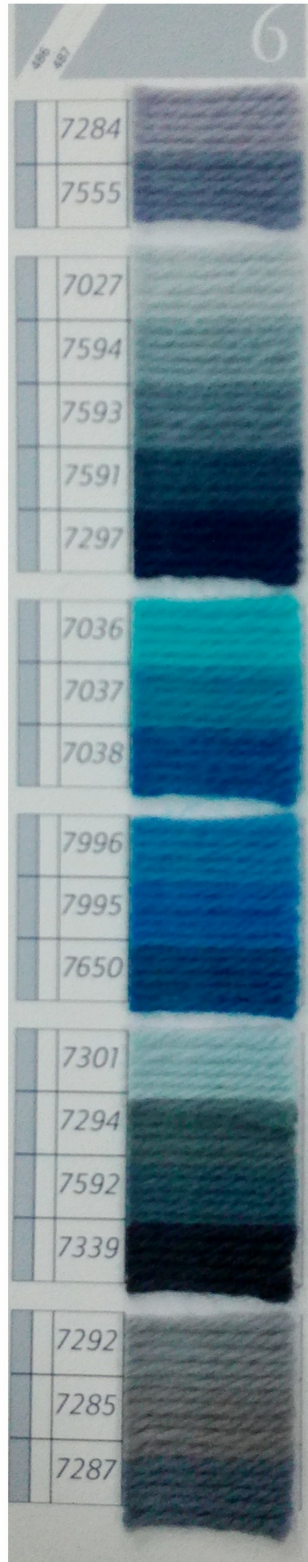

ORNATE

LONDON

Colour Book

You Choose!

We Weave.

How to Order your Bespoke Rug/Kilim

Step 1: Choose the colours you like from this book. Mark the 4 digit colour codes you like (e.g 7106)

Step 2: Choose a design you like from our collection or any of your own.

Step 3: Send us an email at **images@ornaterugs.com** with the colour codes and design reference of our collection or the image of something you have in mind.

What happens Next

Once we have received your order, we will send you an acknowledgment email receipt promptly with the price of your order and the lead time. Your order will then be passed on to one of our production specialists. He will have analyse your order and advise us of any lead time adjustments on your particular order. We will communicate this to you as soon as we hear from him.

Please note the following points regarding our BESPOKE SERVICE

- The colours in this book are for reference only. Due to the handmade nature of the rugs/kilims and the natural dyes along with various natural factors like individual sheep wool, weather conditions etc, the final colours on the finished product might be slightly different from the colours seen here.
- Please give us both your minimum and maximum measurements for the length and width of your required rug. These goods are made using time honoured loom techniques. Once the goods are off the loom there is a slight shrinkage possible therefore, the measurements can be slightly different than initially ordered.
- The wool used in this book does not represent the individual wool used for the production. The quality of wool varies from regions to regions.
- For complex designs and oversized rugs/kilims, there might be an additional surcharge on the price. Please always refer to the price quoted as per the individual orders.