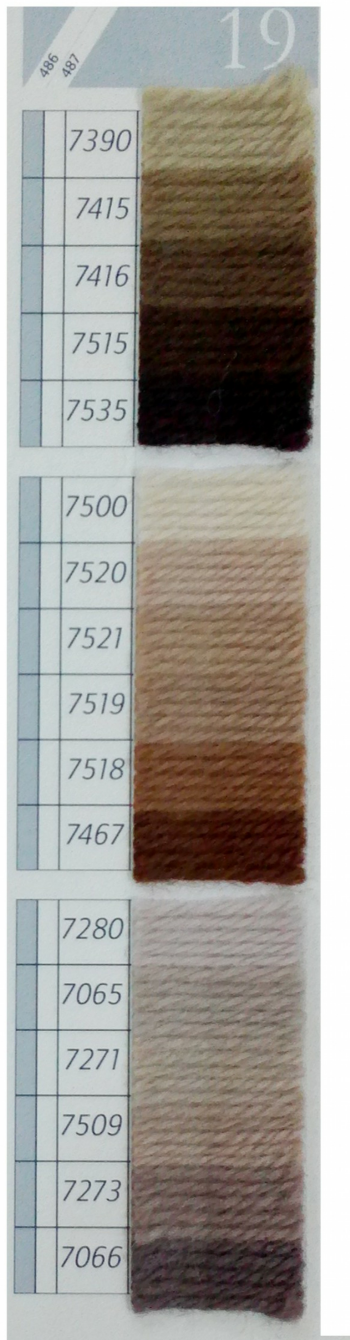

ORNATE

LONDON

Colour Book

You Choose!

We Weave.

How to Order your Bespoke Rug/Kilim

Step 1: Choose the colours you like from this book. Mark the 4 digit colour codes you like (e.g 7106)

Step 2: Choose a design you like from our collection or any of your own.

Step 3: Send us an email at **images@ornaterugs.com** with the colour codes and design reference of our collection or the image of something you have in mind.

What happens Next

Once we have received your order, we will send you an acknowledgment email receipt promptly with the price of your order and the lead time. Your order will then be passed on to one of our production specialists. He will have analyse your order and advise us of any lead time adjustments on your particular order. We will communicate this to you as soon as we hear from him.

Please note the following points regarding our BESPOKE SERVICE

- The colours in this book are for reference only. Due to the handmade nature of the rugs/kilims and the natural dyes along with various natural factors like individual sheep wool, weather conditions etc, the final colours on the finished product might be slightly different from the colours seen here.
- Please give us both your minimum and maximum measurements for the length and width of your required rug. These goods are made using time honoured loom techniques. Once the goods are off the loom there is a slight shrinkage possible therefore, the measurements can be slightly different than initially ordered.
- The wool used in this book does not represent the individual wool used for the production. The quality of wool varies from regions to regions.
- For complex designs and oversized rugs/kilims, there might be an additional surcharge on the price. Please always refer to the price quoted as per the individual orders.