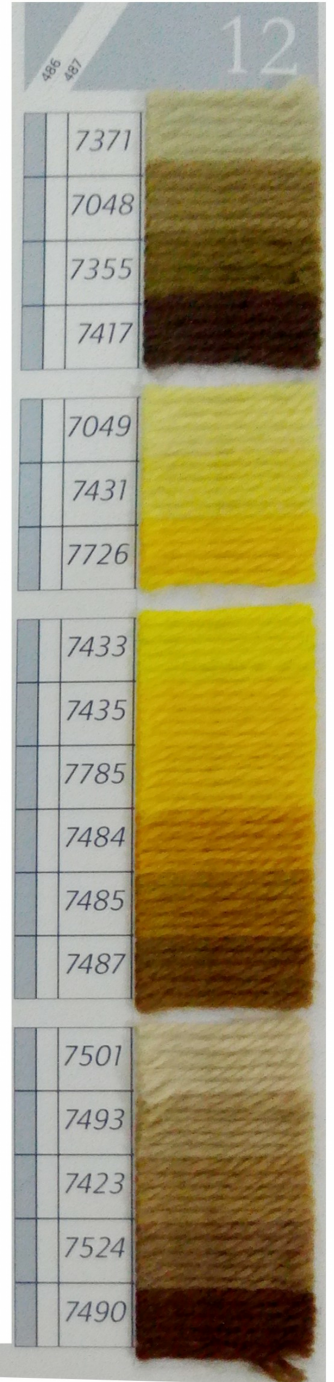

ORNATE

LONDON

Colour Book

You Choose!

We Weave.

How to Order your Bespoke Rug/Kilim

Step 1: Choose the colours you like from this book. Mark the 4 digit colour codes you like (e.g 7106)

Step 2: Choose a design you like from our collection or any of your own.

Step 3: Send us an email at **images@ornaterugs.com** with the colour codes and design reference of our collection or the image of something you have in mind.

What happens Next

Once we have received your order, we will send you an acknowledgment email receipt promptly with the price of your order and the lead time. Your order will then be passed on to one of our production specialists. He will have analyse your order and advise us of any lead time adjustments on your particular order. We will communicate this to you as soon as we hear from him.

Please note the following points regarding our BESPOKE SERVICE

- The colours in this book are for reference only. Due to the handmade nature of the rugs/kilims and the natural dyes along with various natural factors like individual sheep wool, weather conditions etc, the final colours on the finished product might be slightly different from the colours seen here.
- Please give us both your minimum and maximum measurements for the length and width of your required rug. These goods are made using time honoured loom techniques. Once the goods are off the loom there is a slight shrinkage possible therefore, the measurements can be slightly different than initially ordered.
- The wool used in this book does not represent the individual wool used for the production. The quality of wool varies from regions to regions.
- For complex designs and oversized rugs/kilims, there might be an additional surcharge on the price. Please always refer to the price quoted as per the individual orders.