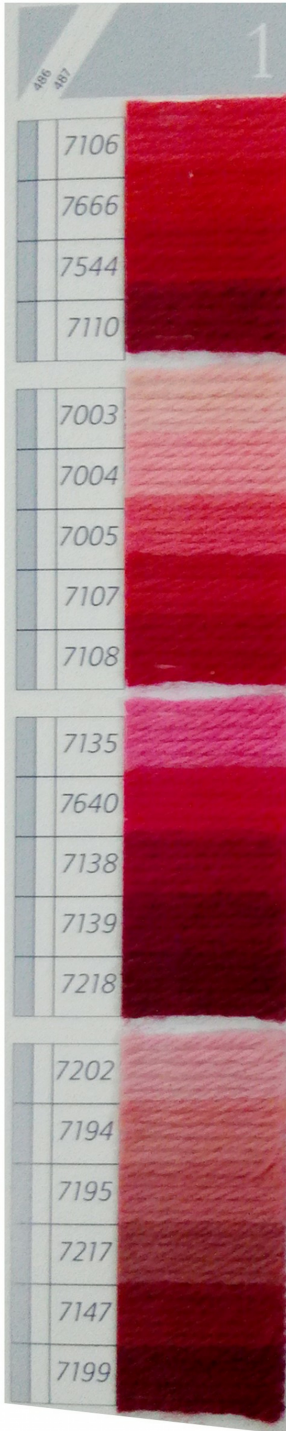

ORNATE

LONDON

Colour Book

You Choose!

We Weave.

How to Order your Bespoke Rug/Kilim

Step 1: Choose the colours you like from this book. Mark the 4 digit colour codes you like (e.g 7106)

Step 2: Choose a design you like from our collection or any of your own.

Step 3: Send us an email at **images@ornaterugs.com** with the colour codes and design reference of our collection or the image of something you have in mind.

What happens Next

Once we have received your order, we will send you an acknowledgment email receipt promptly with the price of your order and the lead time. Your order will then be passed on to one of our production specialists. He will have analyse your order and advise us of any lead time adjustments on your particular order. We will communicate this to you as soon as we hear from him.

Please note the following points regarding our BESPOKE SERVICE

- The colours in this book are for reference only. Due to the handmade nature of the rugs/kilims and the natural dyes along with various natural factors like individual sheep wool, weather conditions etc, the final colours on the finished product might be slightly different from the colours seen here.
- Please give us both your minimum and maximum measurements for the length and width of your required rug. These goods are made using time honoured loom techniques. Once the goods are off the loom there is a slight shrinkage possible therefore, the measurements can be slightly different than initially ordered.
- The wool used in this book does not represent the individual wool used for the production. The quality of wool varies from regions to regions.
- For complex designs and oversized rugs/kilims, there might be an additional surcharge on the price. Please always refer to the price quoted as per the individual orders.