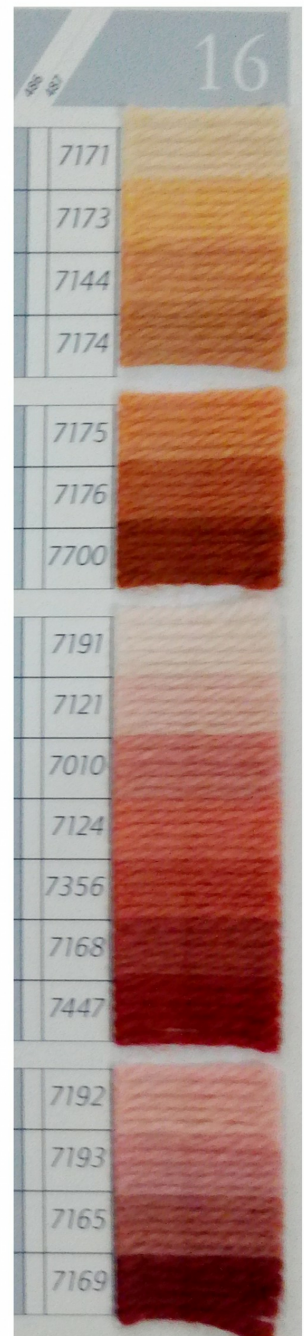

ORNATE

LONDON

Colour Book

You Choose!

We Weave.

How to Order your Bespoke Rug/Kilim

Step 1: Choose the colours you like from this book. Mark the 4 digit colour codes you like (e.g 7106)

Step 2: Choose a design you like from our collection or any of your own.

Step 3: Send us an email at **images@ornaterugs.com** with the colour codes and design reference of our collection or the image of something you have in mind.

What happens Next

Once we have received your order, we will send you an acknowledgment email receipt promptly with the price of your order and the lead time. Your order will then be passed on to one of our production specialists. He will have analyse your order and advise us of any lead time adjustments on your particular order. We will communicate this to you as soon as we hear from him.

Please note the following points regarding our BESPOKE SERVICE

- The colours in this book are for reference only. Due to the handmade nature of the rugs/kilims and the natural dyes along with various natural factors like individual sheep wool, weather conditions etc, the final colours on the finished product might be slightly different from the colours seen here.
- Please give us both your minimum and maximum measurements for the length and width of your required rug. These goods are made using time honoured loom techniques. Once the goods are off the loom there is a slight shrinkage possible therefore, the measurements can be slightly different than initially ordered.
- The wool used in this book does not represent the individual wool used for the production. The quality of wool varies from regions to regions.
- For complex designs and oversized rugs/kilims, there might be an additional surcharge on the price. Please always refer to the price quoted as per the individual orders.